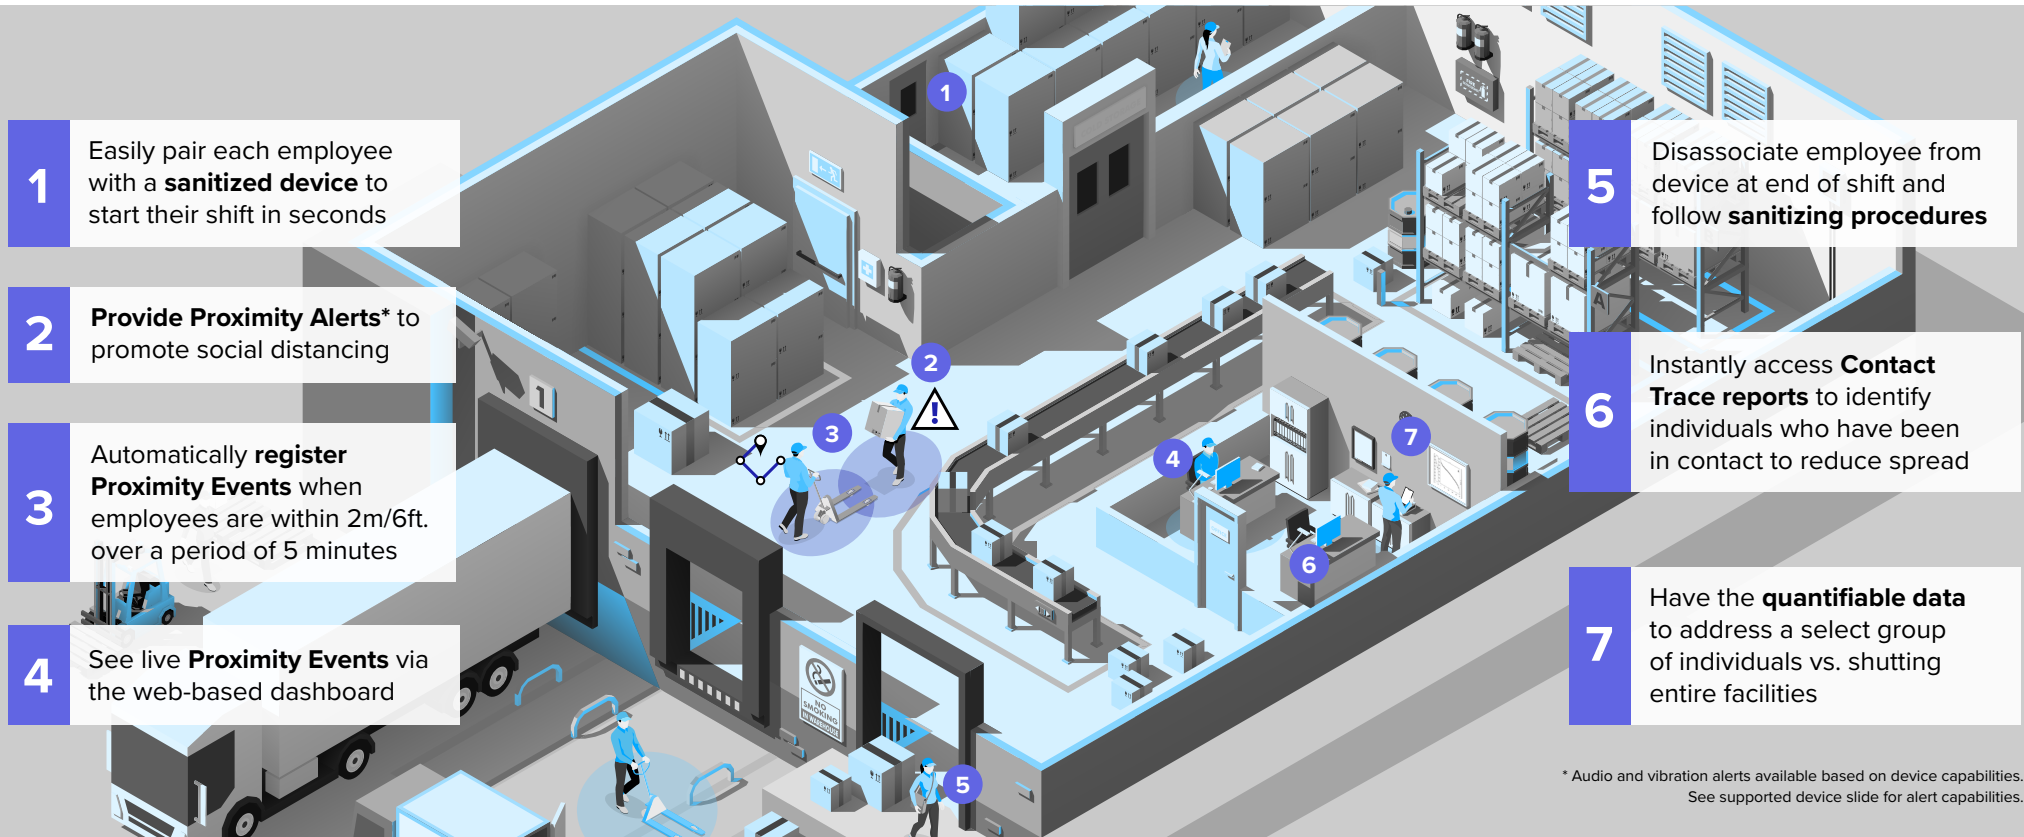

ZEBRA
CAPTURE
YOUR EDGE

Turn Work Zones Into Safe Zones

Tools and Technology to Protect Workers and Keep Your Business Operational

Zebra MotionWorks® Proximity combines automated contact tracing with user-level proximity alerts to contain exposure and empower your workers to maintain distance.

1 Easily pair each employee with a **sanitized device** to start their shift in seconds

2 Provide **Proximity Alerts*** to promote social distancing

3 Automatically **register Proximity Events** when employees are within 2m/6ft. over a period of 5 minutes

4 See live **Proximity Events** via the web-based dashboard

5 Disassociate employee from device at end of shift and follow **sanitizing procedures**

6 Instantly access **Contact Trace reports** to identify individuals who have been in contact to reduce spread