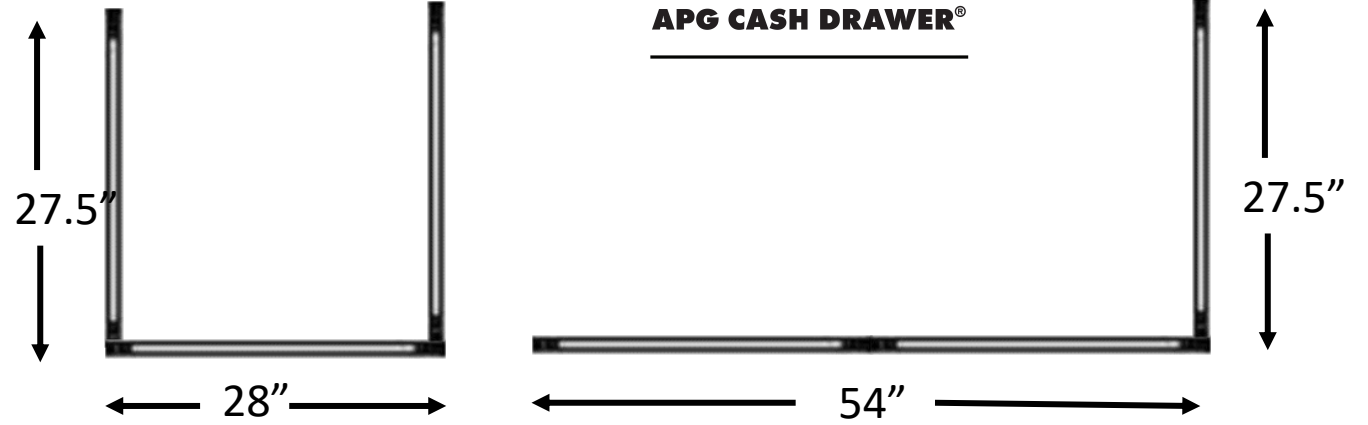

# APG's Guardian™ Countertop Screen

Dimensions represent framed panel sizing.

\*Total height variability based on foot/hardware used.