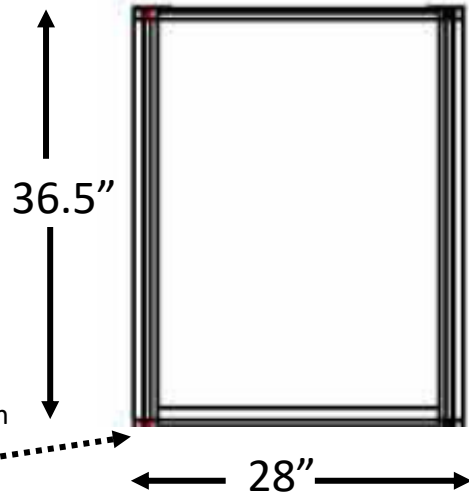

# APG's Guardian™ Countertop Screen

Dimensions represent framed panel sizing.

\*Total height variability based on foot/hardware used.