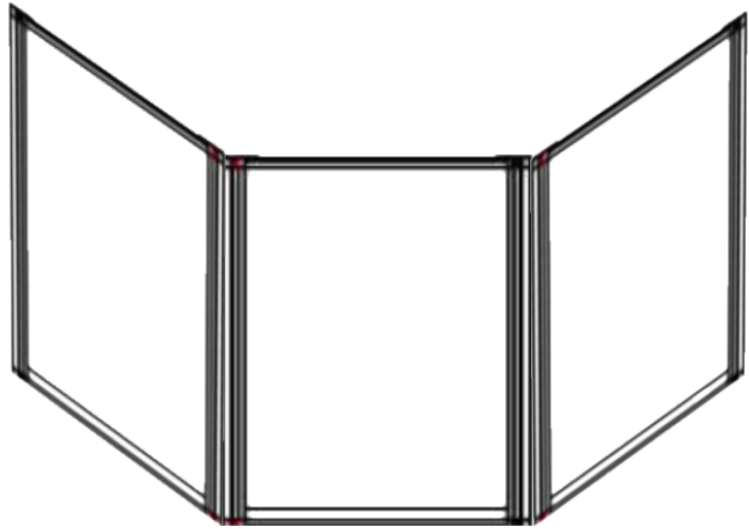

# APG's Guardian™ Countertop Screen

Dimensions represent framed panel sizing.

\*Total height variability based on foot/hardware used.